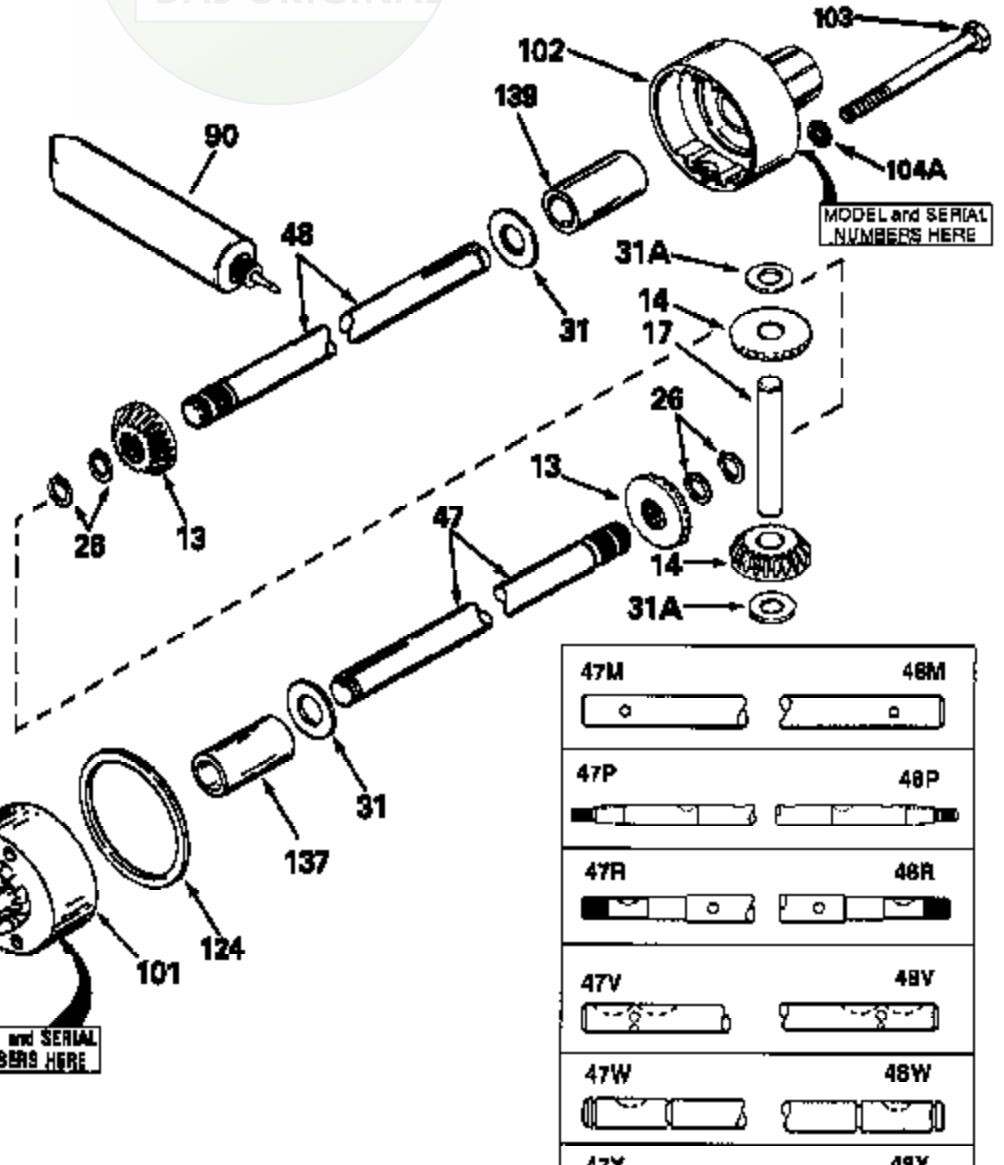

JOIST

SICHER IST DAS:
DAS ORIGINAL

47	48
47A	48A
47B	48B
47C	48C
47D	48D
47E	48E
47H	48H
47L	48L

47M	48M
47P	48P
47R	48R
47V	48V
47W	48W
47X	48X

Ref #	Part Number	Qty	Description
13	778221		Gear, Bevel (16 teeth)
14	778068		Gear, Pinion (16 teeth)
17	786040		Pin, Drive
26	792125		Ring, Retaining (4 required) (Pkg. of 2)
31	780001		Washer (3/4" ID x 1-1/2" OD x 1/16" t hick)
31A	780096		Washer, Thrust
47E	774756		Axle (9-3/16" long)
48E	774744		Axle (13-15/16" long)
82	786043		Sprocket. No Teeth 54. O.D. 8.823
82	786051		Sprocket. No Teeth 60. O.D. 9.841
82	786070		Sprocket. No Teeth 48. O.D. 7.920
82	786041A		Sprocket. No Teeth 45. O.D. 7.389
82	786042		Sprocket. No Teeth 40. O.D. 6.650
90	788067B	100-170D Peerless	Grease (32 oz. bottle Bentonite greas e)
101	774344		Differential Carrier Hsg (Incl. 137)
102	774345		Differential Carrier Hsg (Incl. 139)
103	792044		Screw, 5/16-18 x 4"
104A	792061		Washer, Flat, 5/16"
104	792042		Nut, Lock, 5/16-18 (Use as required)
137	780077		Bushing (3/4" ID x 1-1/16" OD x 2-1/1 6" long)
139	780077		Bushing (3/4 ID x 1-1/16" OD x 2-1/16 " long)